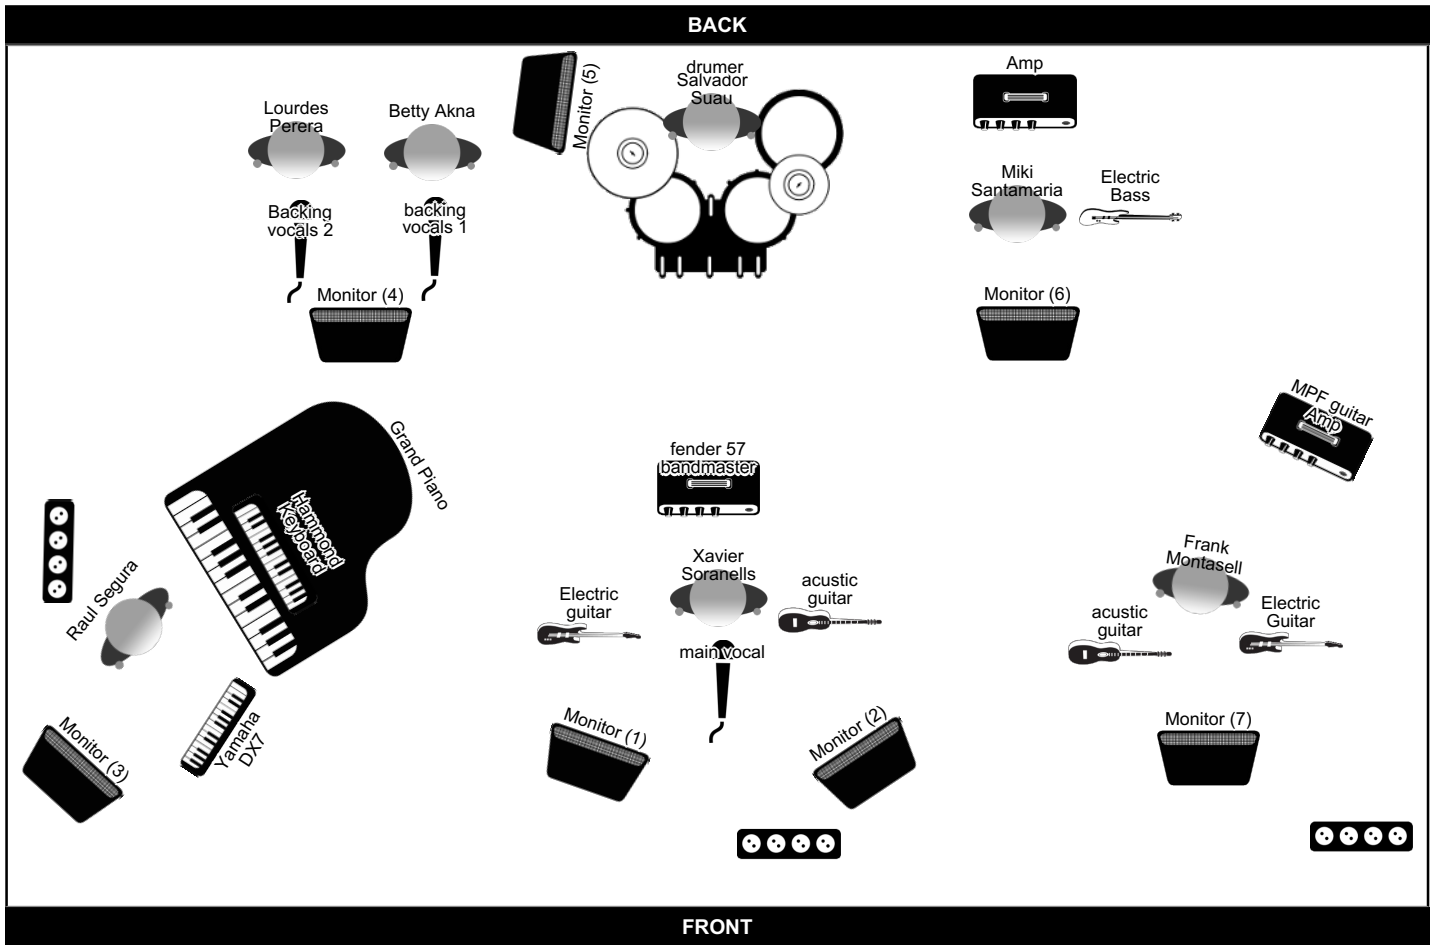

http://

Contact: Xavier Soranells (+34 649586832 / xsoranells@gmail.com)

Extra Info

Monitor Groups

Group	Soundmix
Group 1	Group 1
Group 2	Group 2
Group 3	Group 3
Group 4	Group 4
Group 5	Group 5
Group 6	Group 6
Group 7	Group 7